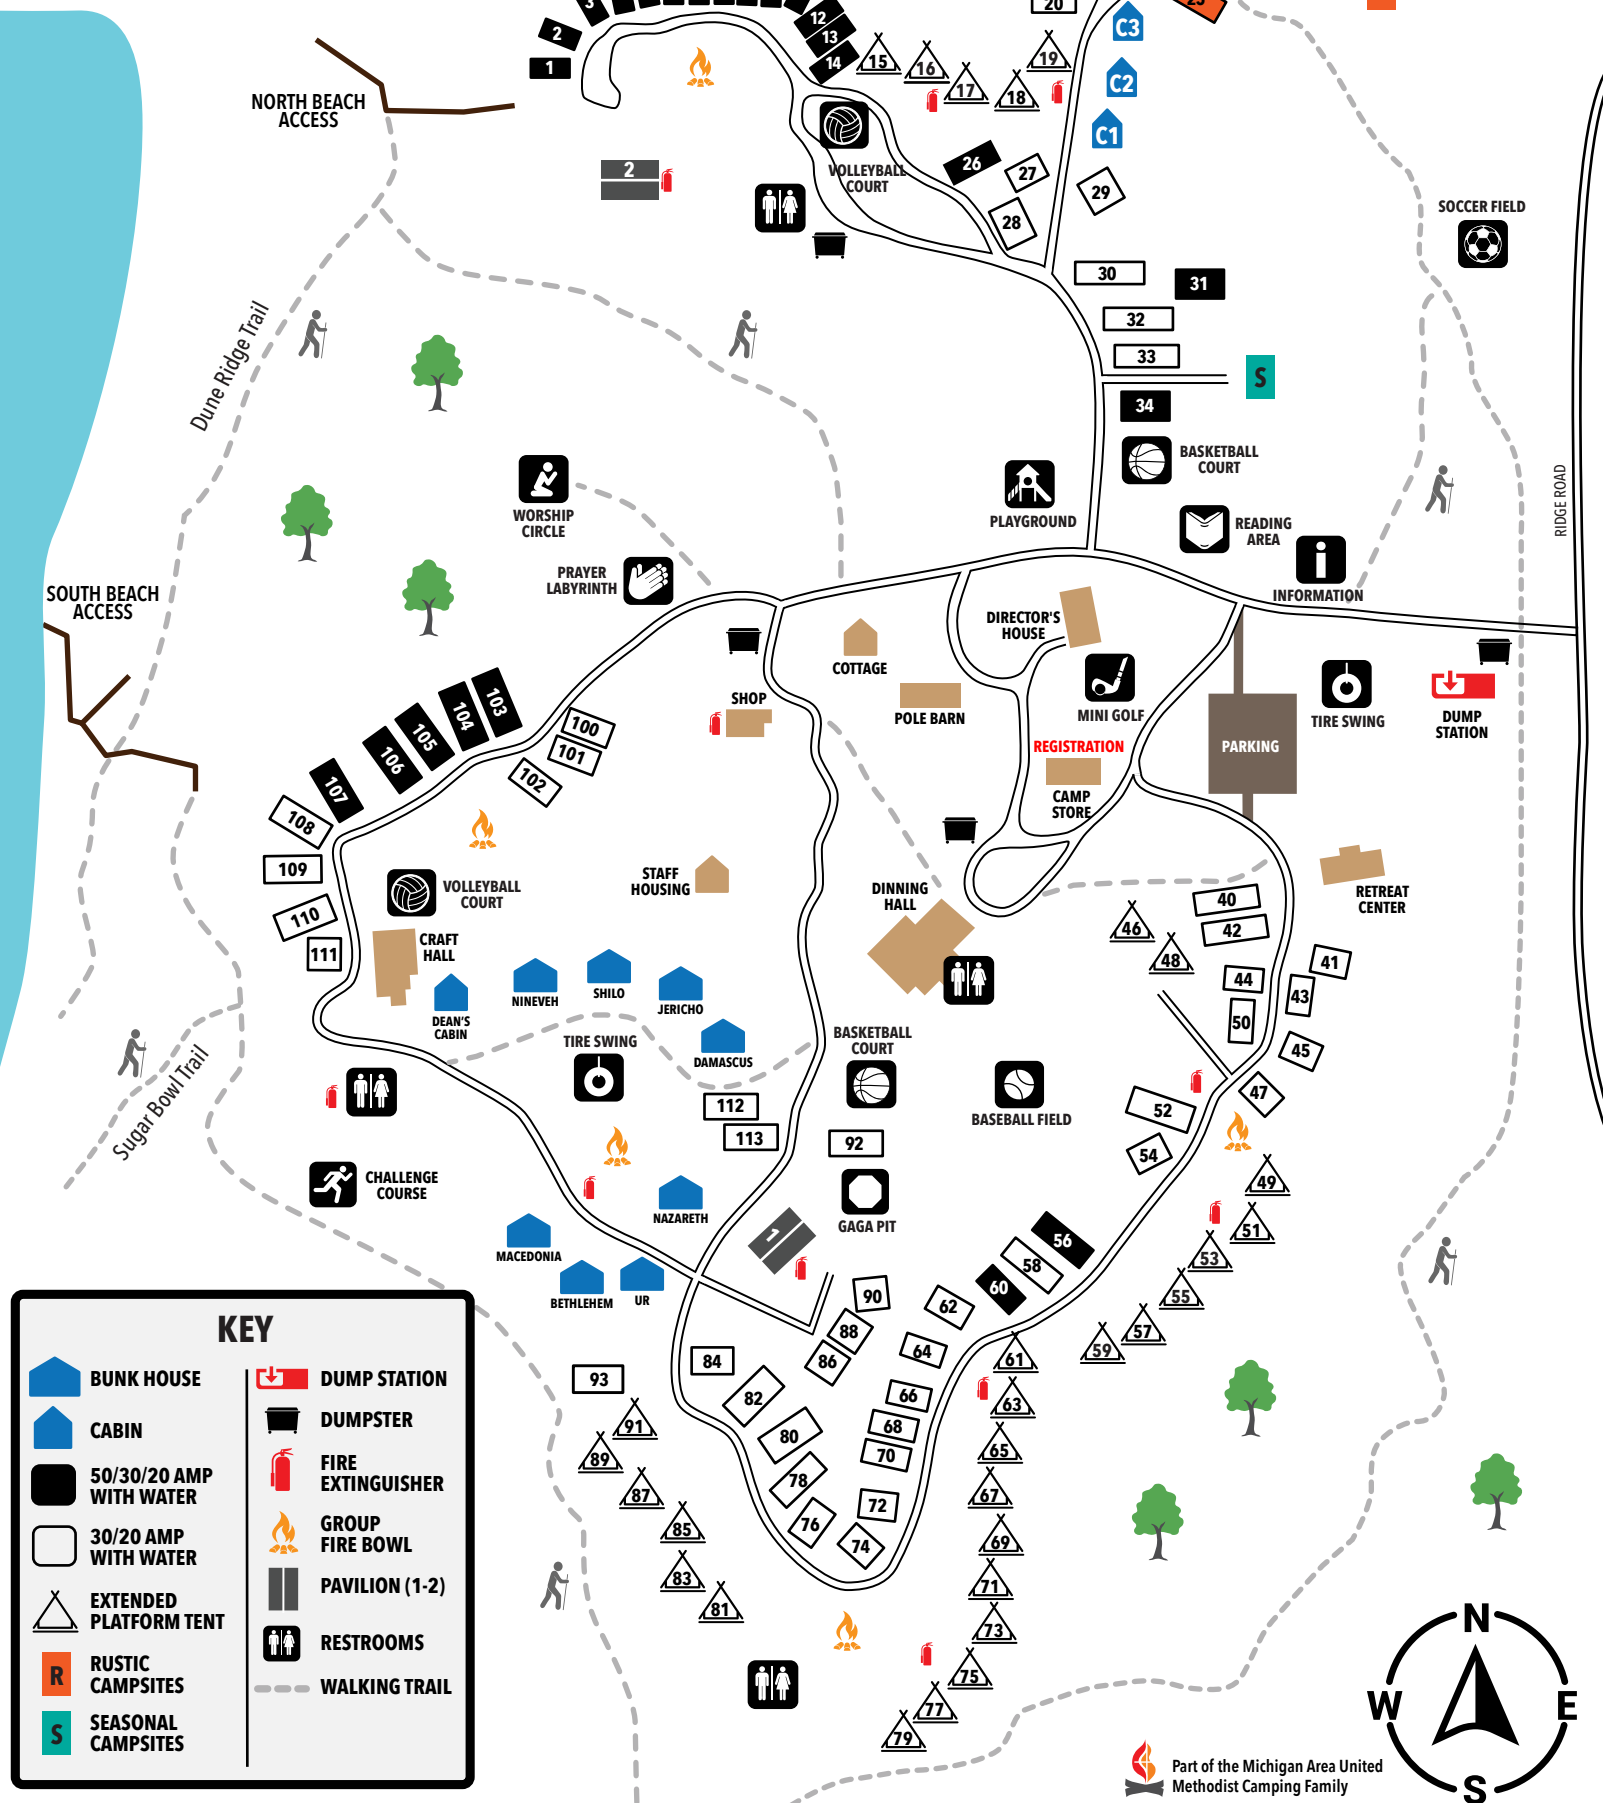

LAKE MICHIGAN

Camp & Retreat

5807 Ridge Road Pentwater, MI 49449

231-869-5627 Office lakemichigancampdirector@umcamping.org

www.lakemichigancampandretreat.org

KEY

	BUNK HOUSE		DUMP STATION
	CABIN		DUMPSTER
	50/30/20 AMP WITH WATER		FIRE EXTINGUISHER
	30/20 AMP WITH WATER		GROUP FIRE BOWL
	EXTENDED PLATFORM TENT		PAVILION (1-2)
	RUSTIC CAMPSITES		RESTROOMS
	SEASONAL CAMPSITES		WALKING TRAIL